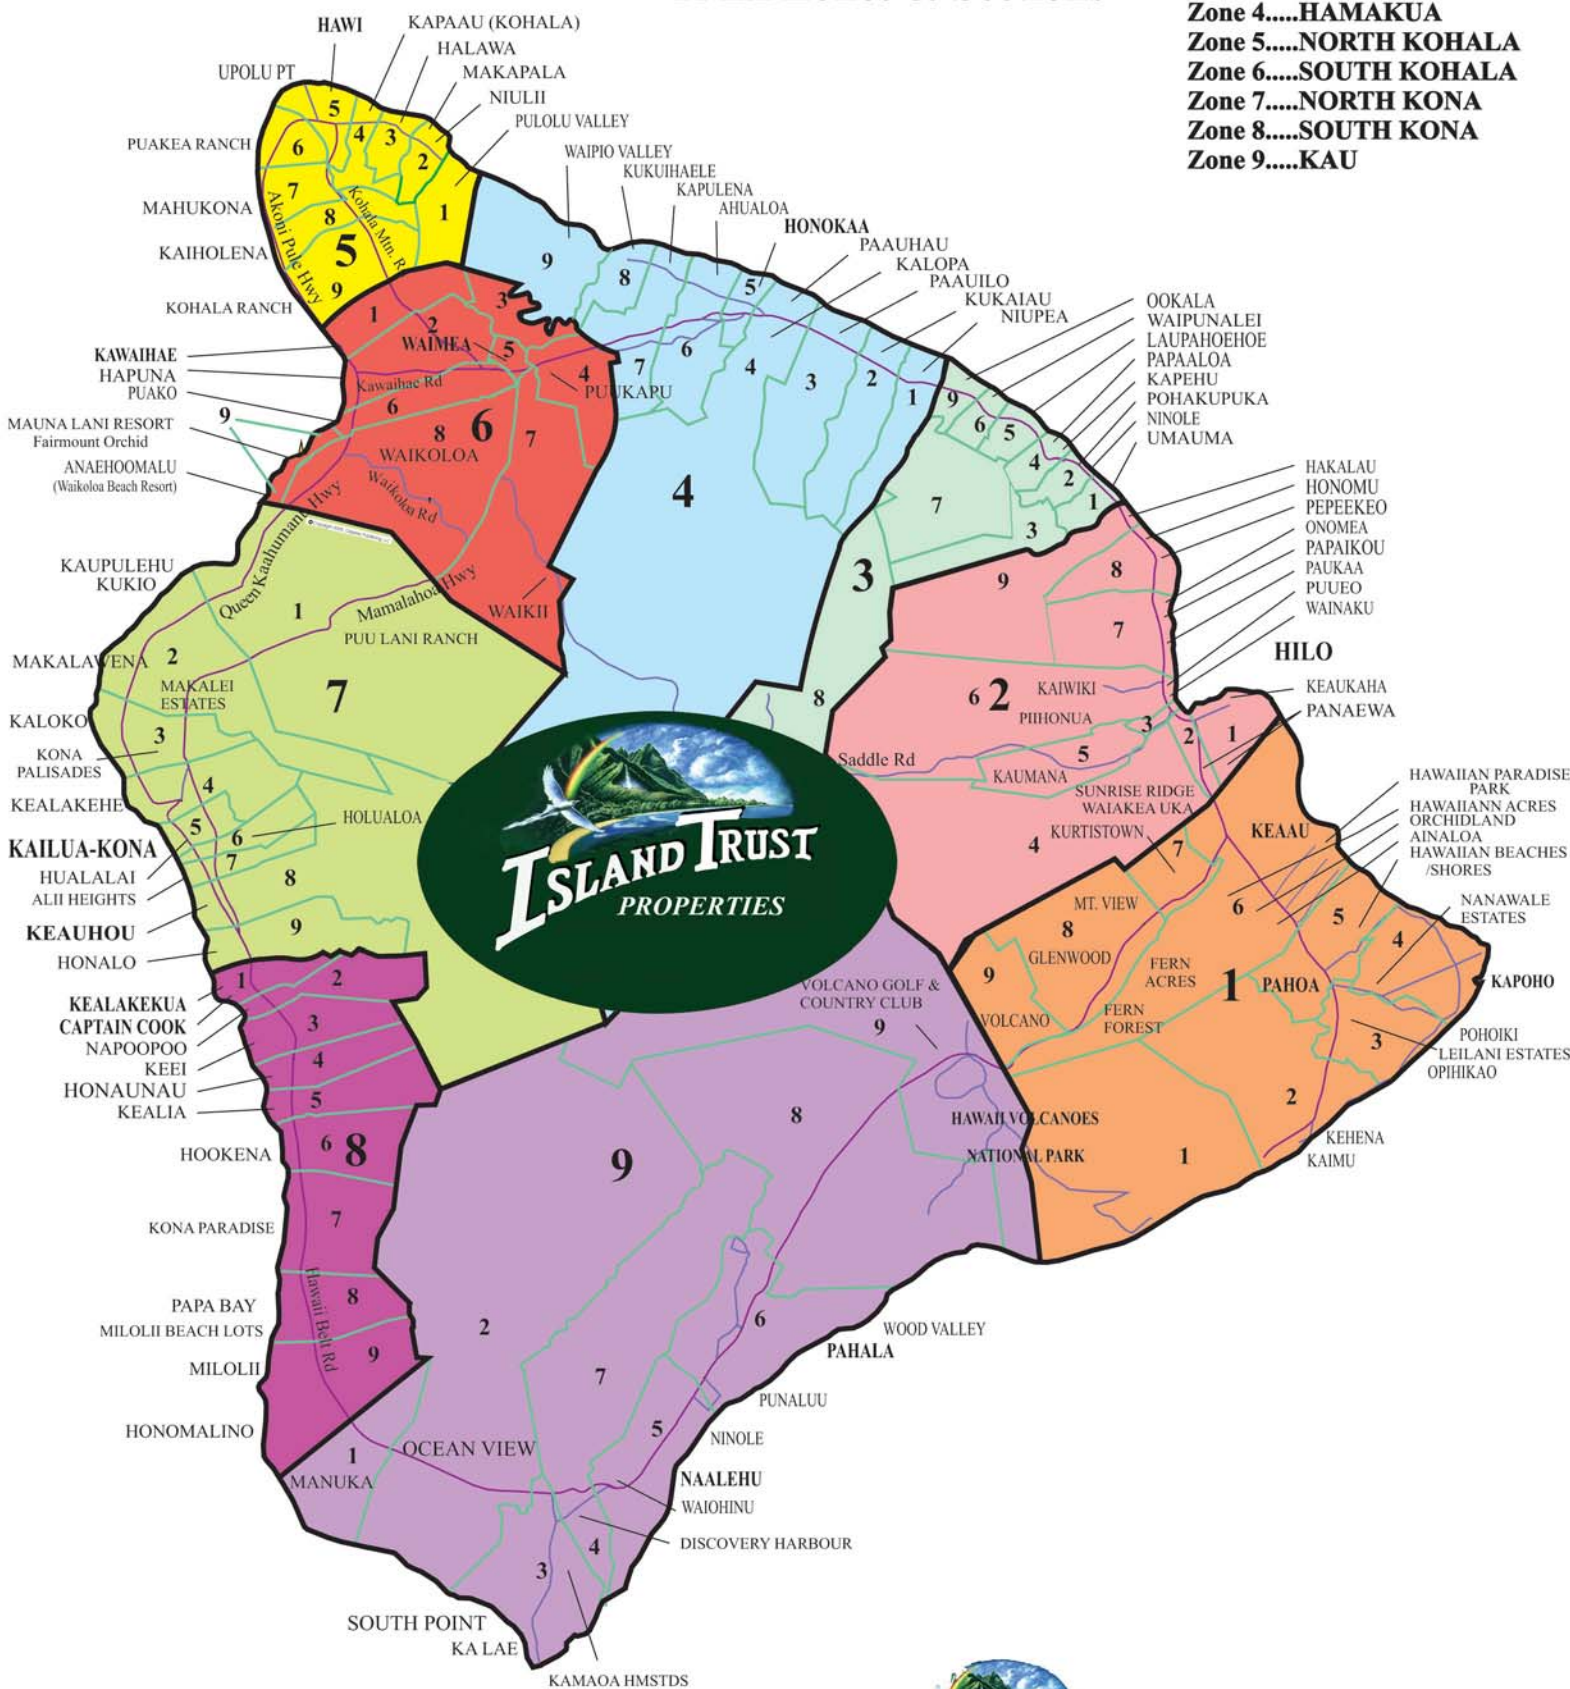

HAWAII COUNTY TMK Zones & Sections

- Zone 1.....PUNA
- Zone 2.....SOUTH HILO
- Zone 3.....NORTH HILO
- Zone 4.....HAMAKUA
- Zone 5.....NORTH KOHALA
- Zone 6.....SOUTH KOHALA
- Zone 7.....NORTH KONA
- Zone 8.....SOUTH KONA
- Zone 9.....KAU

Office Locations

Hilo - 14 Waianuenue Ave

969-3939

Pahoa - 15-2901 Pahoa Village Rd.

965-1333