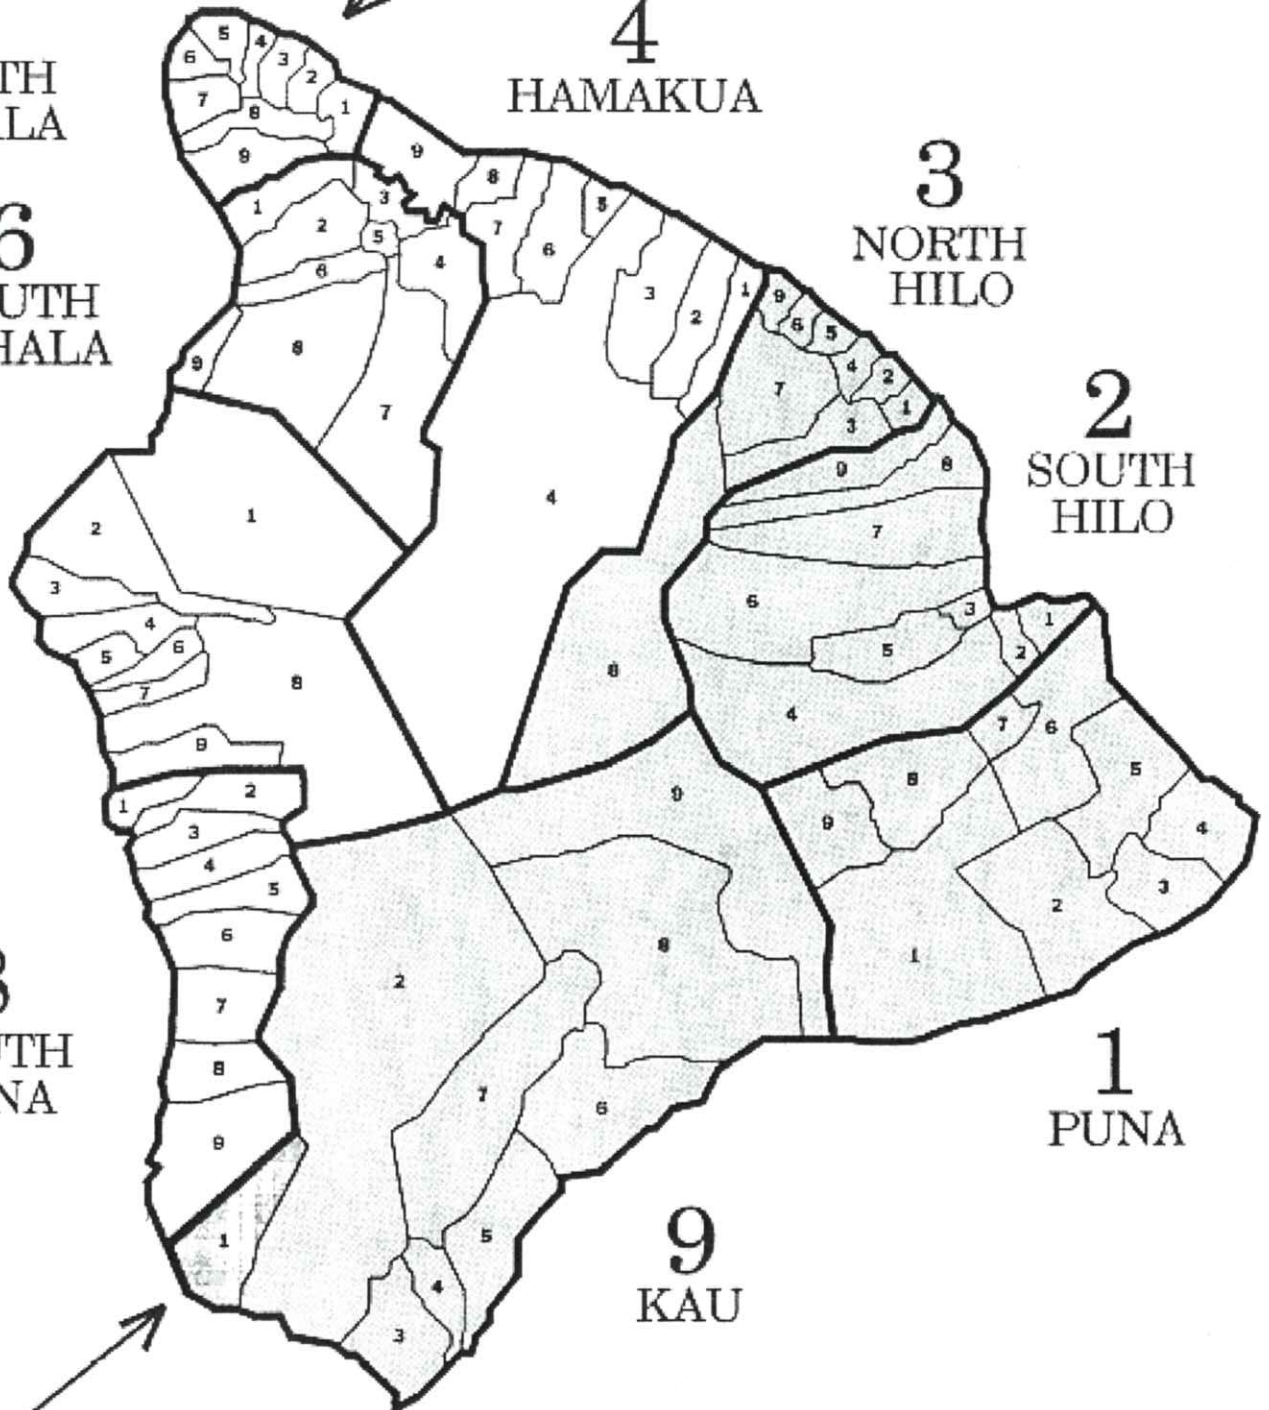

THE BIG ISLAND, TAX DIVISION 3

(ALL PROPERTY ON THE ISLAND HAS 3 AS THE FIRST TMK DIGIT)

ZONE DIGITS (ALSO KNOWN AS TAX DISTRICT) THE SECOND TMK DIGIT

5

NORTH
KOHALA

6

SOUTH
KOHALA

7

NORTH
KONA

8

SOUTH
KONA

4

HAMAKUA

3

NORTH
HILO

2

SOUTH
HILO

1

PUNA

9

KAU

NUMBERS IN ZONES ARE SECTIONS
(THE THIRD TMK DIGIT)

THE TMK OF PROPERTY IN THE SHADED AREA WOULD BEGIN WITH 3-9-1-#-#