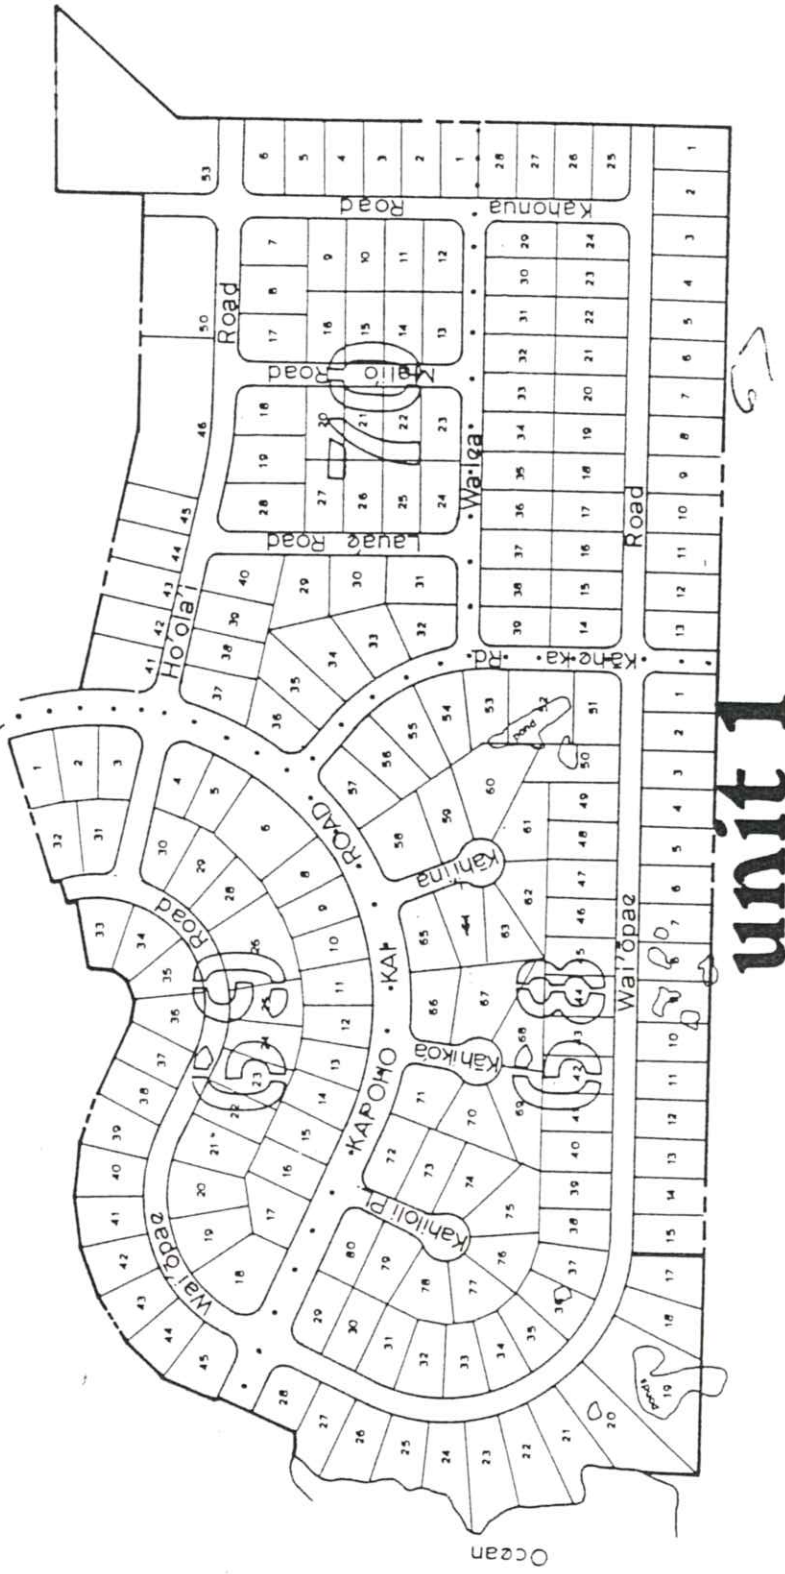

Matching Points

Vacationland Hawaii

KAPOHO, PUNA, HAWAII
T.M.K. 1-4-6 thru 73

NOTE:
THIS MAP IS NOT TO SCALE AND IS TO BE USED AS A GUIDE ONLY. ALL RIGHTS RESERVED.
***** DENOTES T.M.K. BOUNDARY
ALL LOTS ARE INDICATED BY PARCEL NUMBERS.

THIS MAP WAS PREPARED BY
Aina
Surveying and Mapping
HILO, HAWAII (808) 934-7390